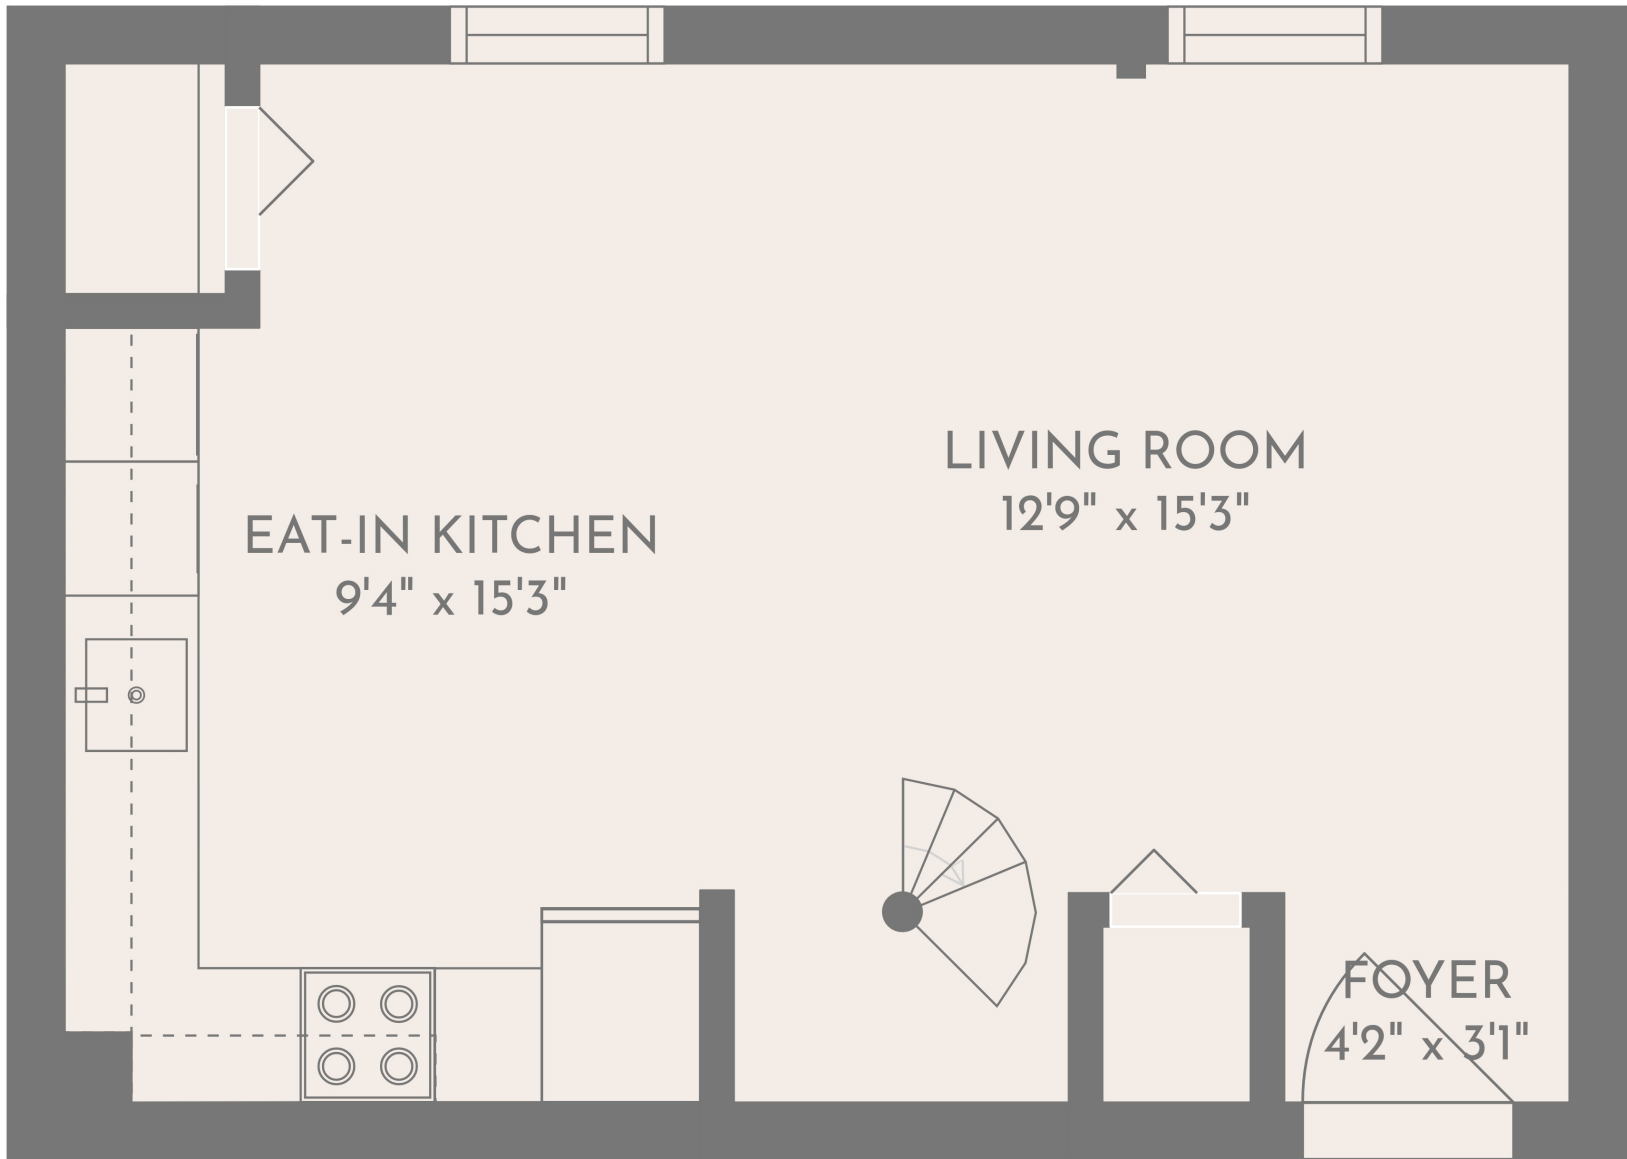

FLOOR 2

FLOOR 1

GROSS INTERNAL AREA
 FLOOR 1: 338 sq. ft, FLOOR 2: 416 sq. ft
 TOTAL: 753 sq. ft
 SIZES AND DIMENSIONS ARE APPROXIMATE, ACTUAL MAY VARY.

GROSS INTERNAL AREA
FLOOR 1: 338 sq. ft, FLOOR 2: 416 sq. ft
TOTAL: 753 sq. ft
SIZES AND DIMENSIONS ARE APPROXIMATE, ACTUAL MAY VARY.

GROSS INTERNAL AREA
FLOOR 1: 338 sq. ft, FLOOR 2: 416 sq. ft
TOTAL: 753 sq. ft
SIZES AND DIMENSIONS ARE APPROXIMATE, ACTUAL MAY VARY.