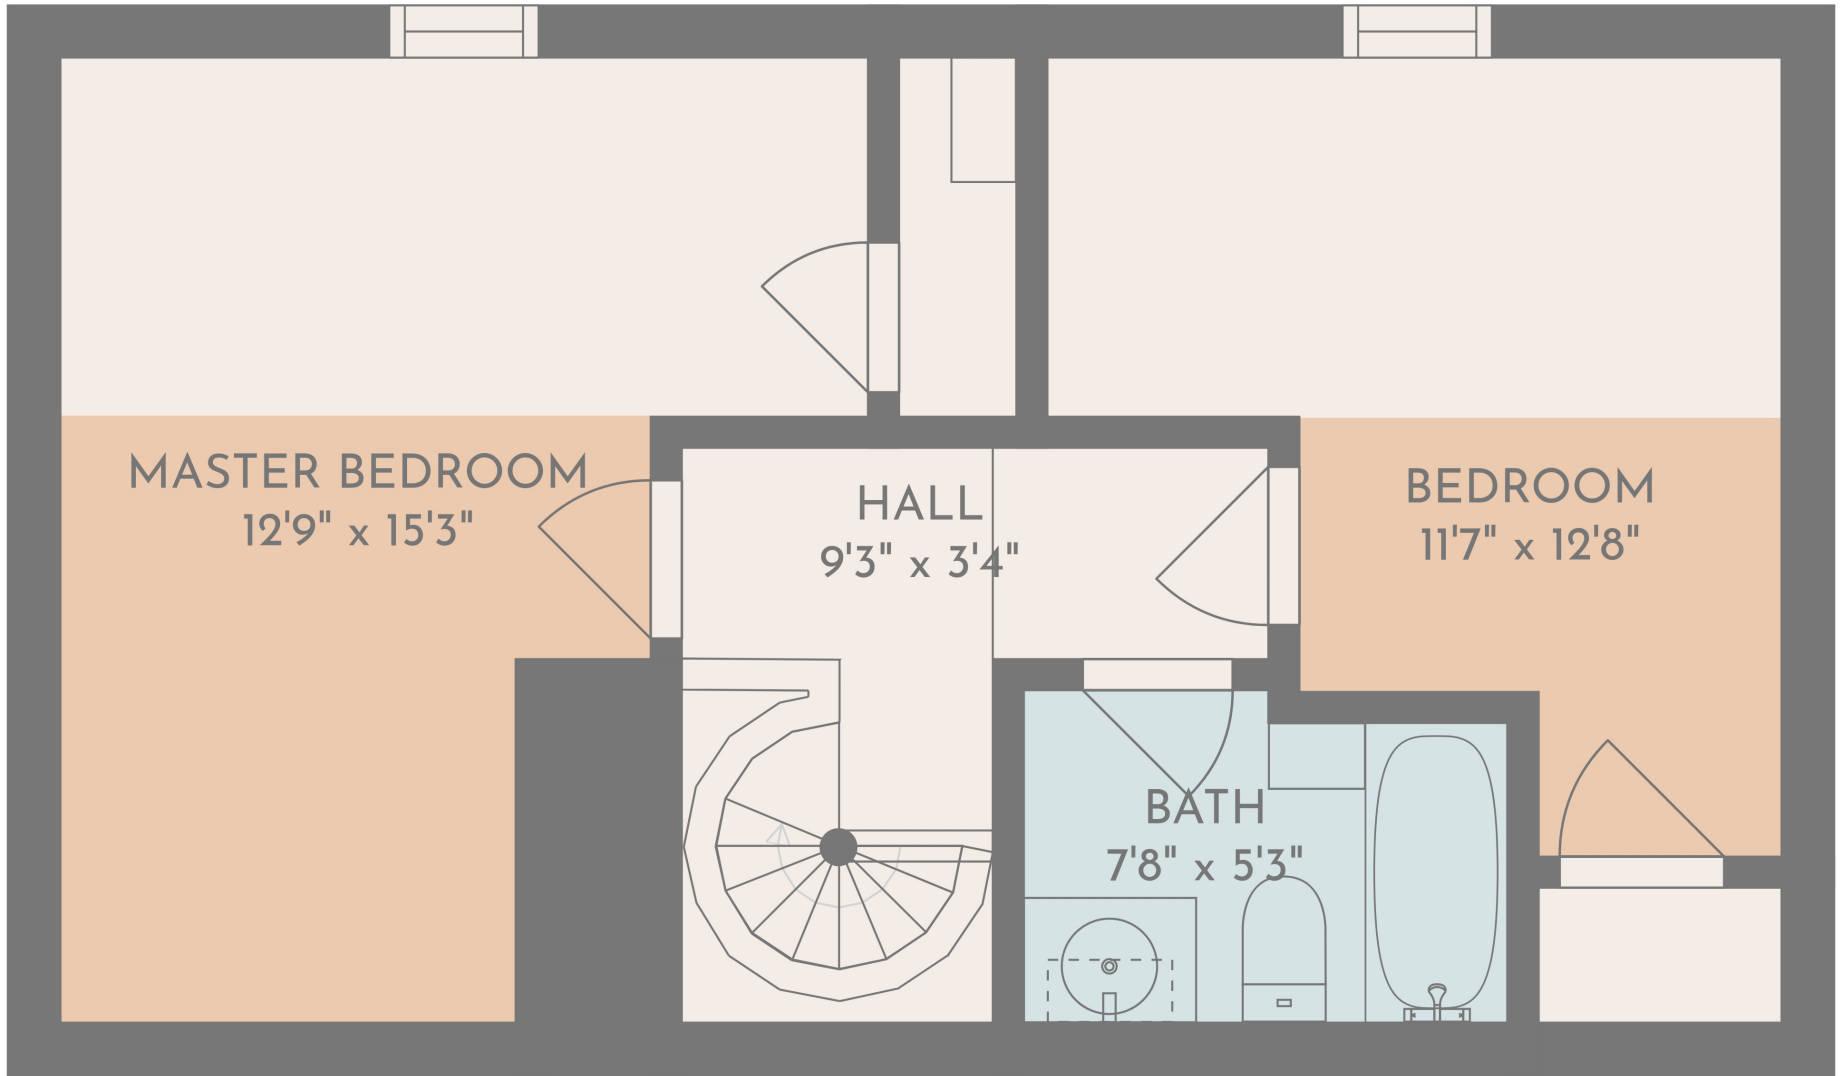

FLOOR 2

FLOOR 1

GROSS INTERNAL AREA
 FLOOR 1: 338 sq. ft, FLOOR 2: 416 sq. ft
 TOTAL: 753 sq. ft
 SIZES AND DIMENSIONS ARE APPROXIMATE, ACTUAL MAY VARY.

GROSS INTERNAL AREA
FLOOR 1: 338 sq. ft, FLOOR 2: 416 sq. ft
TOTAL: 753 sq. ft
SIZES AND DIMENSIONS ARE APPROXIMATE, ACTUAL MAY VARY.

GROSS INTERNAL AREA
FLOOR 1: 338 sq. ft, FLOOR 2: 416 sq. ft
TOTAL: 753 sq. ft
SIZES AND DIMENSIONS ARE APPROXIMATE, ACTUAL MAY VARY.