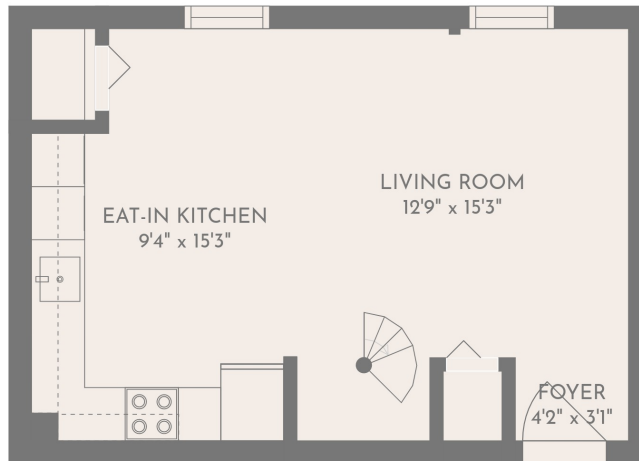

FLOOR 2

FLOOR 1

GROSS INTERNAL AREA
 FLOOR 1: 338 sq. ft, FLOOR 2: 416 sq. ft
 TOTAL: 753 sq. ft
 SIZES AND DIMENSIONS ARE APPROXIMATE, ACTUAL MAY VARY.

GROSS INTERNAL AREA
FLOOR 1: 338 sq. ft, FLOOR 2: 416 sq. ft
TOTAL: 753 sq. ft
SIZES AND DIMENSIONS ARE APPROXIMATE, ACTUAL MAY VARY.

GROSS INTERNAL AREA
FLOOR 1: 338 sq. ft, FLOOR 2: 416 sq. ft
TOTAL: 753 sq. ft
SIZES AND DIMENSIONS ARE APPROXIMATE, ACTUAL MAY VARY.