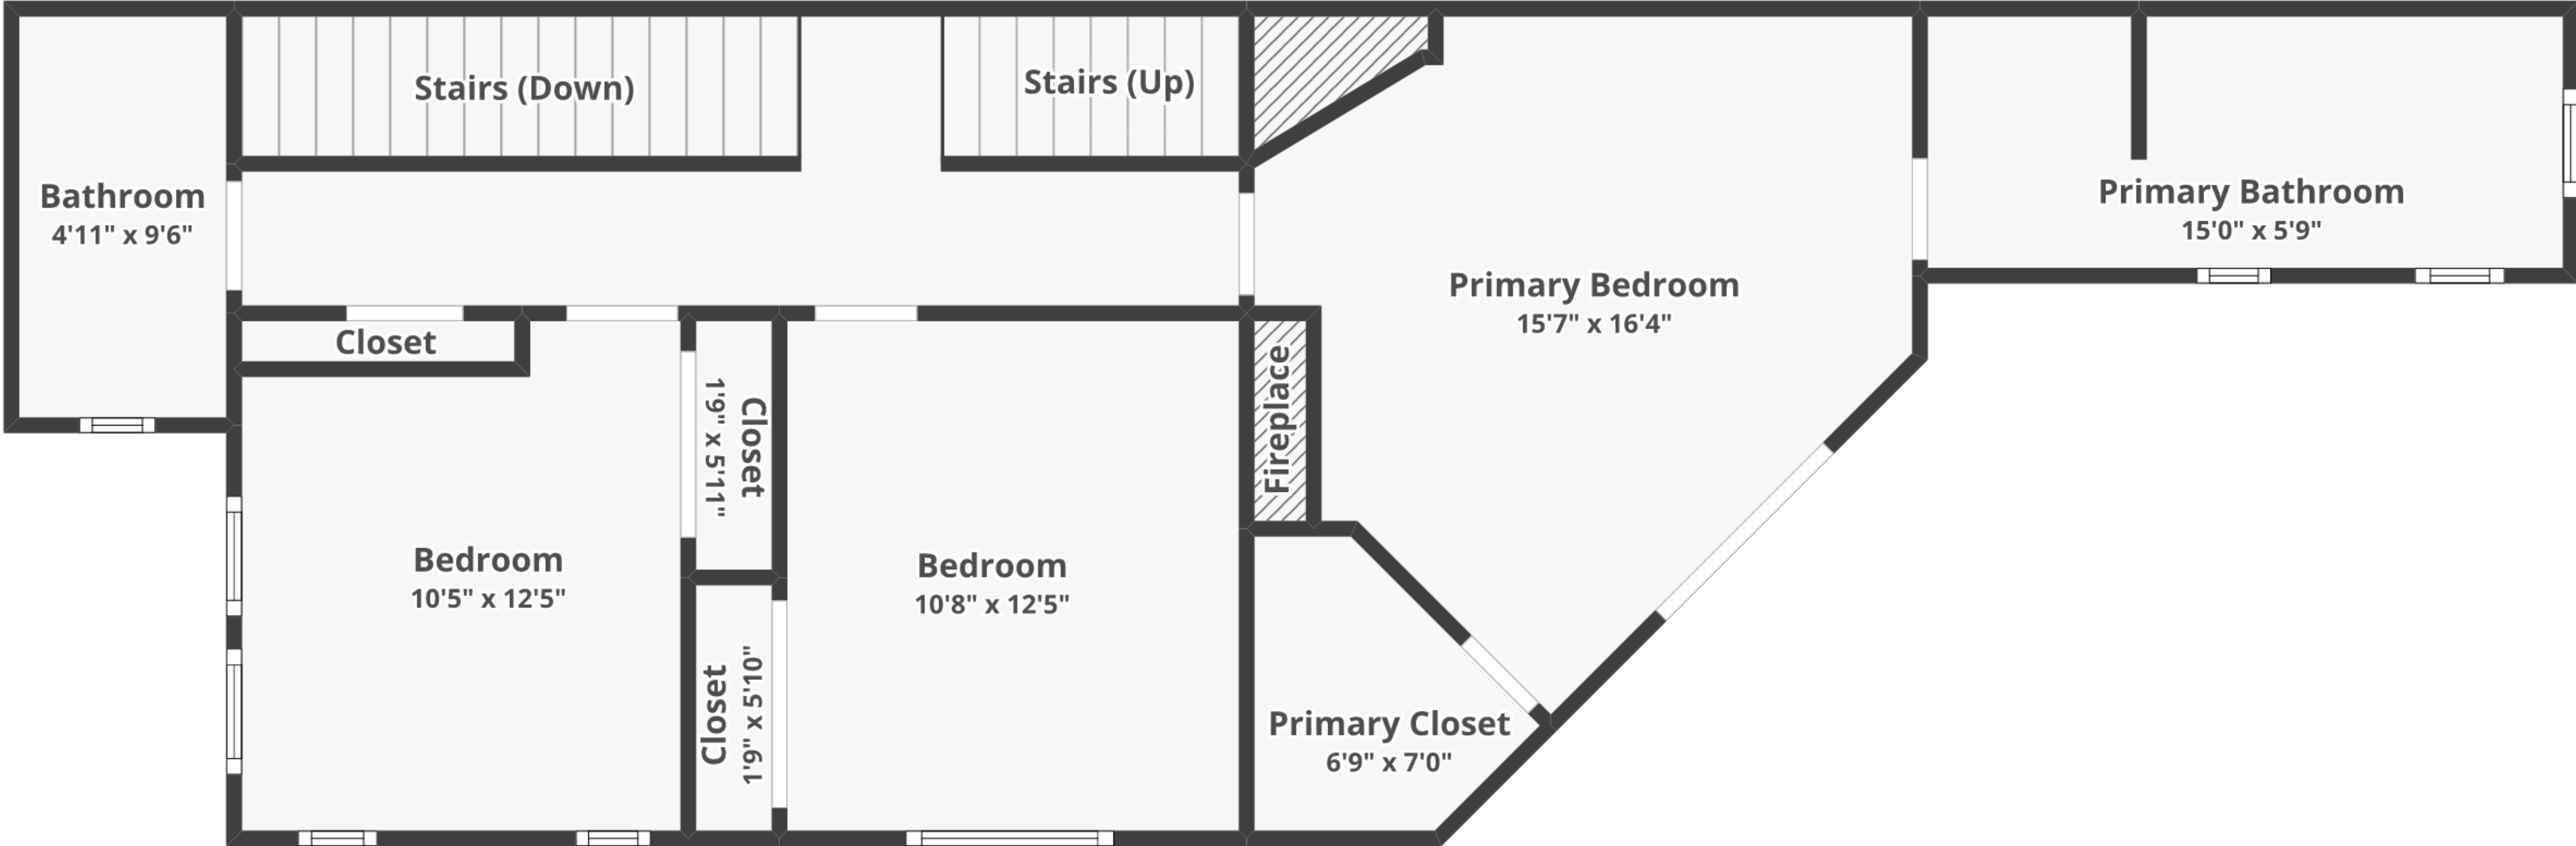

**4081 Morrell St, San Diego, CA 92109**

Total finished area: ~1,478.67 sq. ft.

**Floor 2**

Finished area: ~751.78 sq. ft.

Floor plans are for informational purposes only and not for construction or design use. Measurements are approximate, and square footage may include finished and unfinished areas.