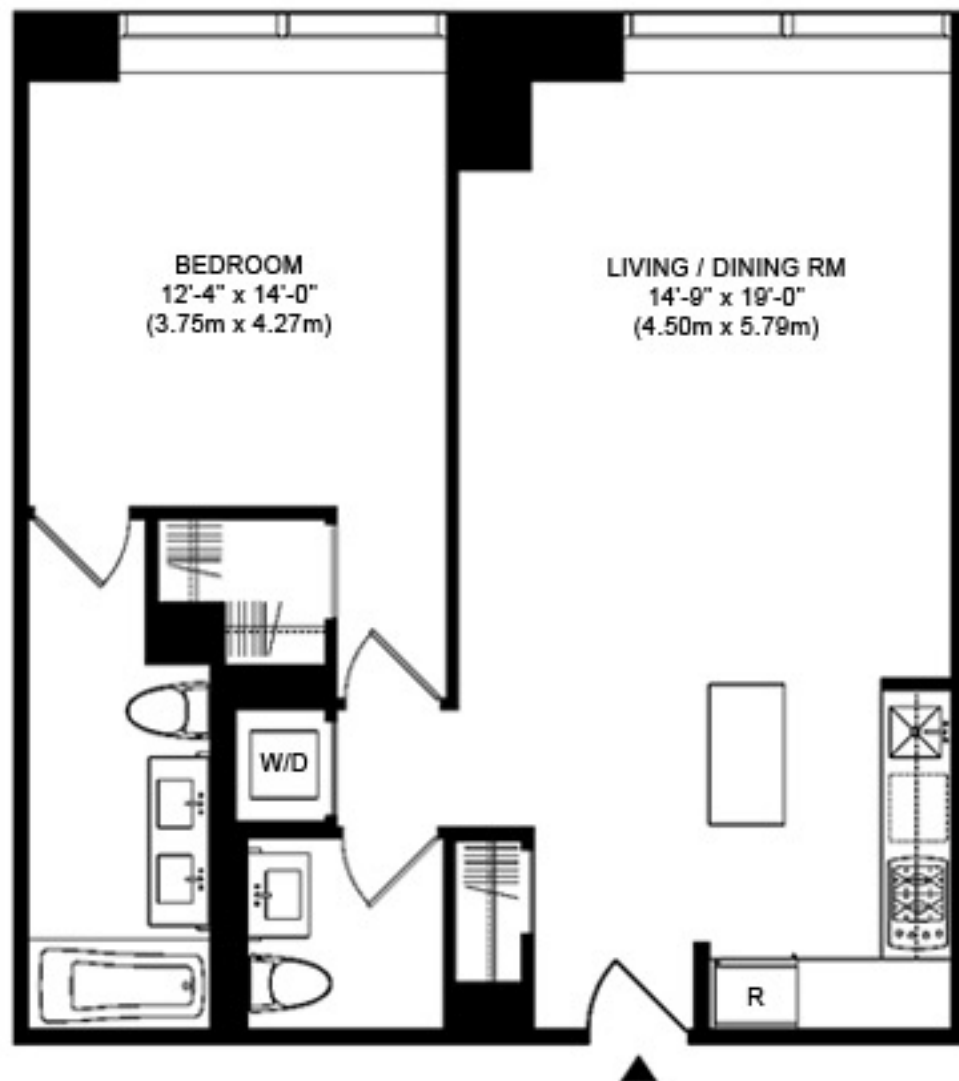

75 · WALL

CONDOMINIUM RESIDENCES

RESIDENCE 27K

826 Square Feet
76.74 Square Meters
1 Bedroom
1.5 Bathrooms

SCALE
0' 1' 2' 4'

PEARL STREET

WATER STREET

WALL STREET