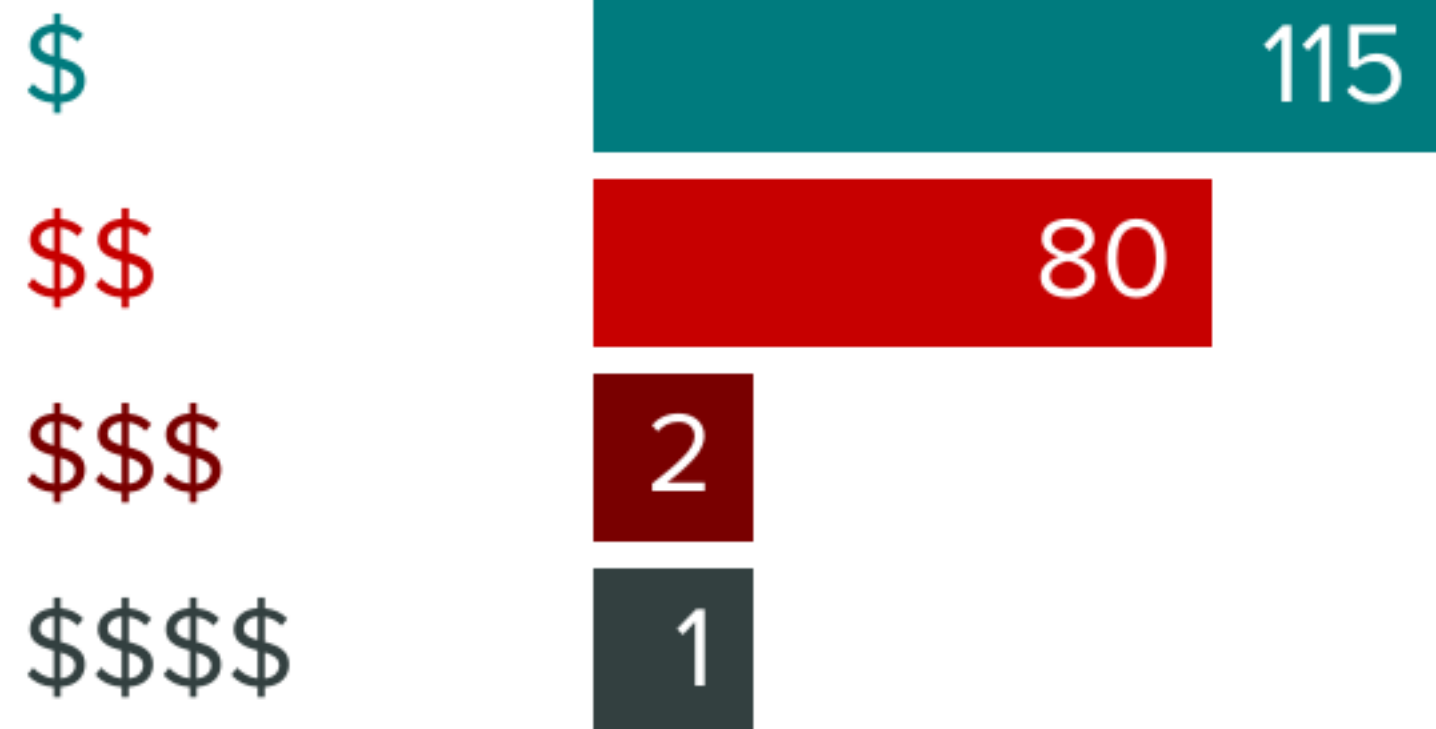

15517 LAKE SHORE BLVD, LAKE FOREST PARK, WA 98155

FOOD REPORT

NEIGHBORHOOD EATS

This home is located near **195** moderately priced restaurants and has an **above average** variety of cuisines.

206

WITHIN 5 MILES